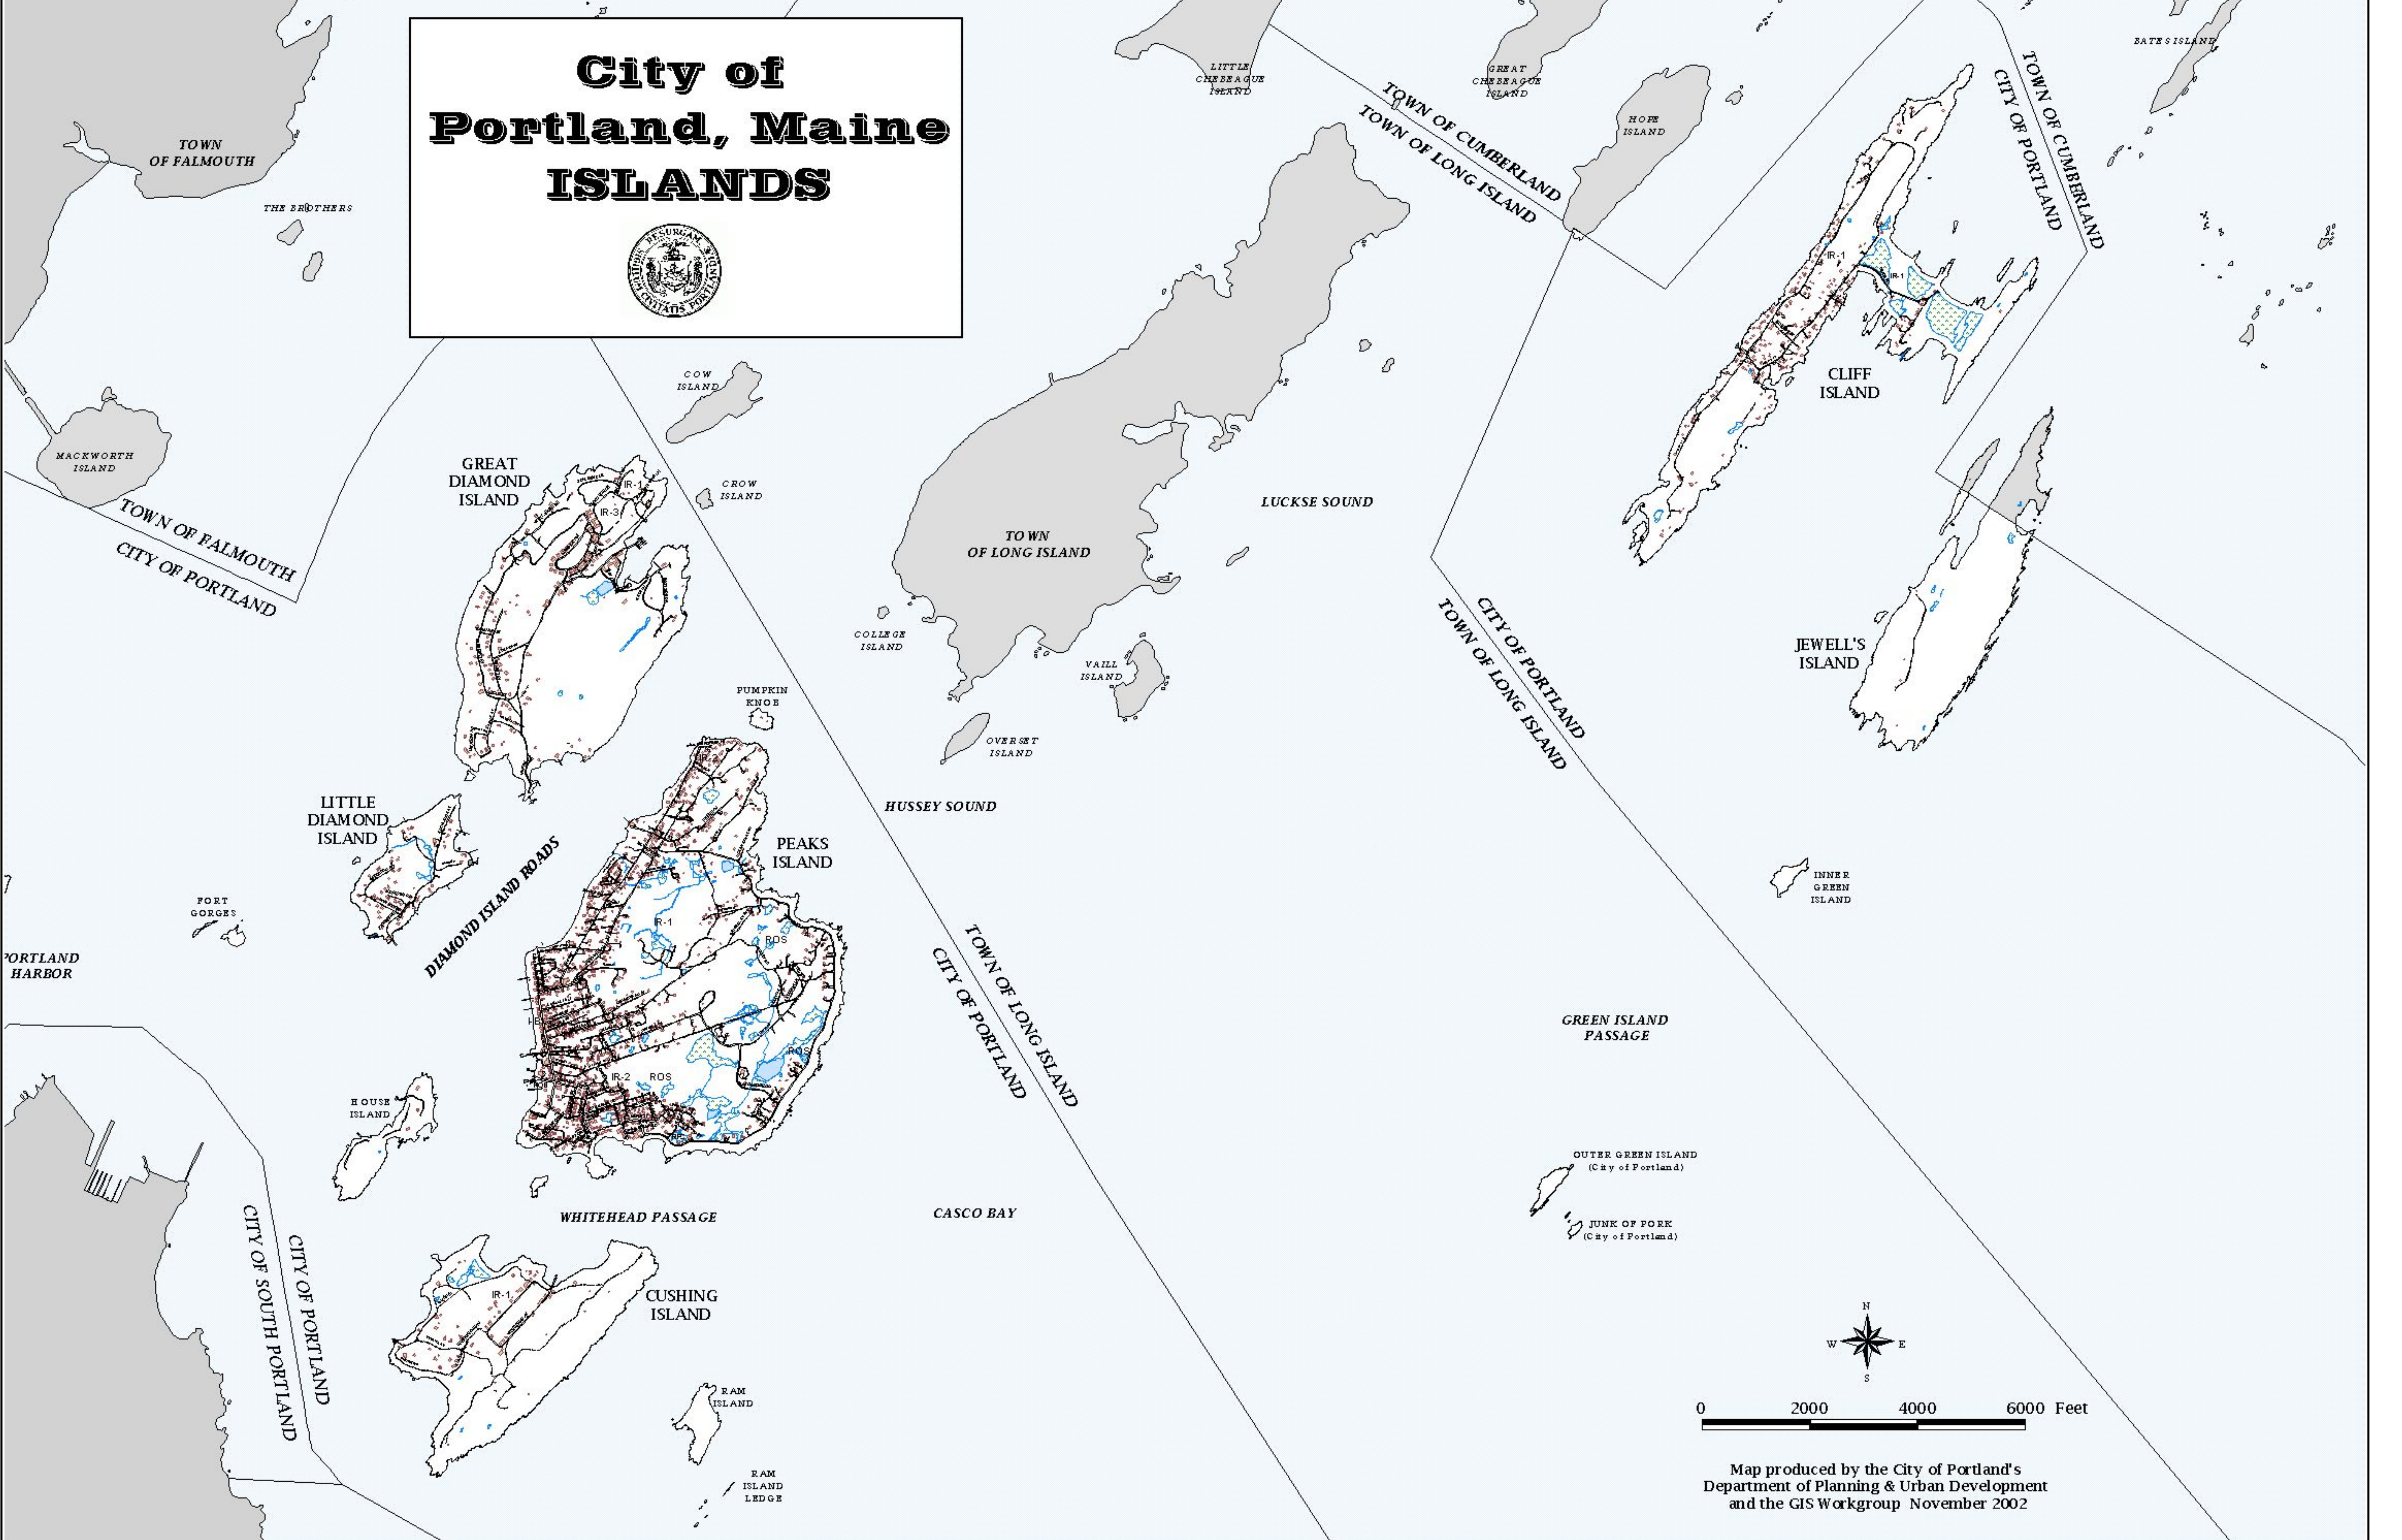

City of Portland, Maine ISLANDS

Map produced by the City of Portland's
Department of Planning & Urban Development
and the GIS Workgroup November 2002